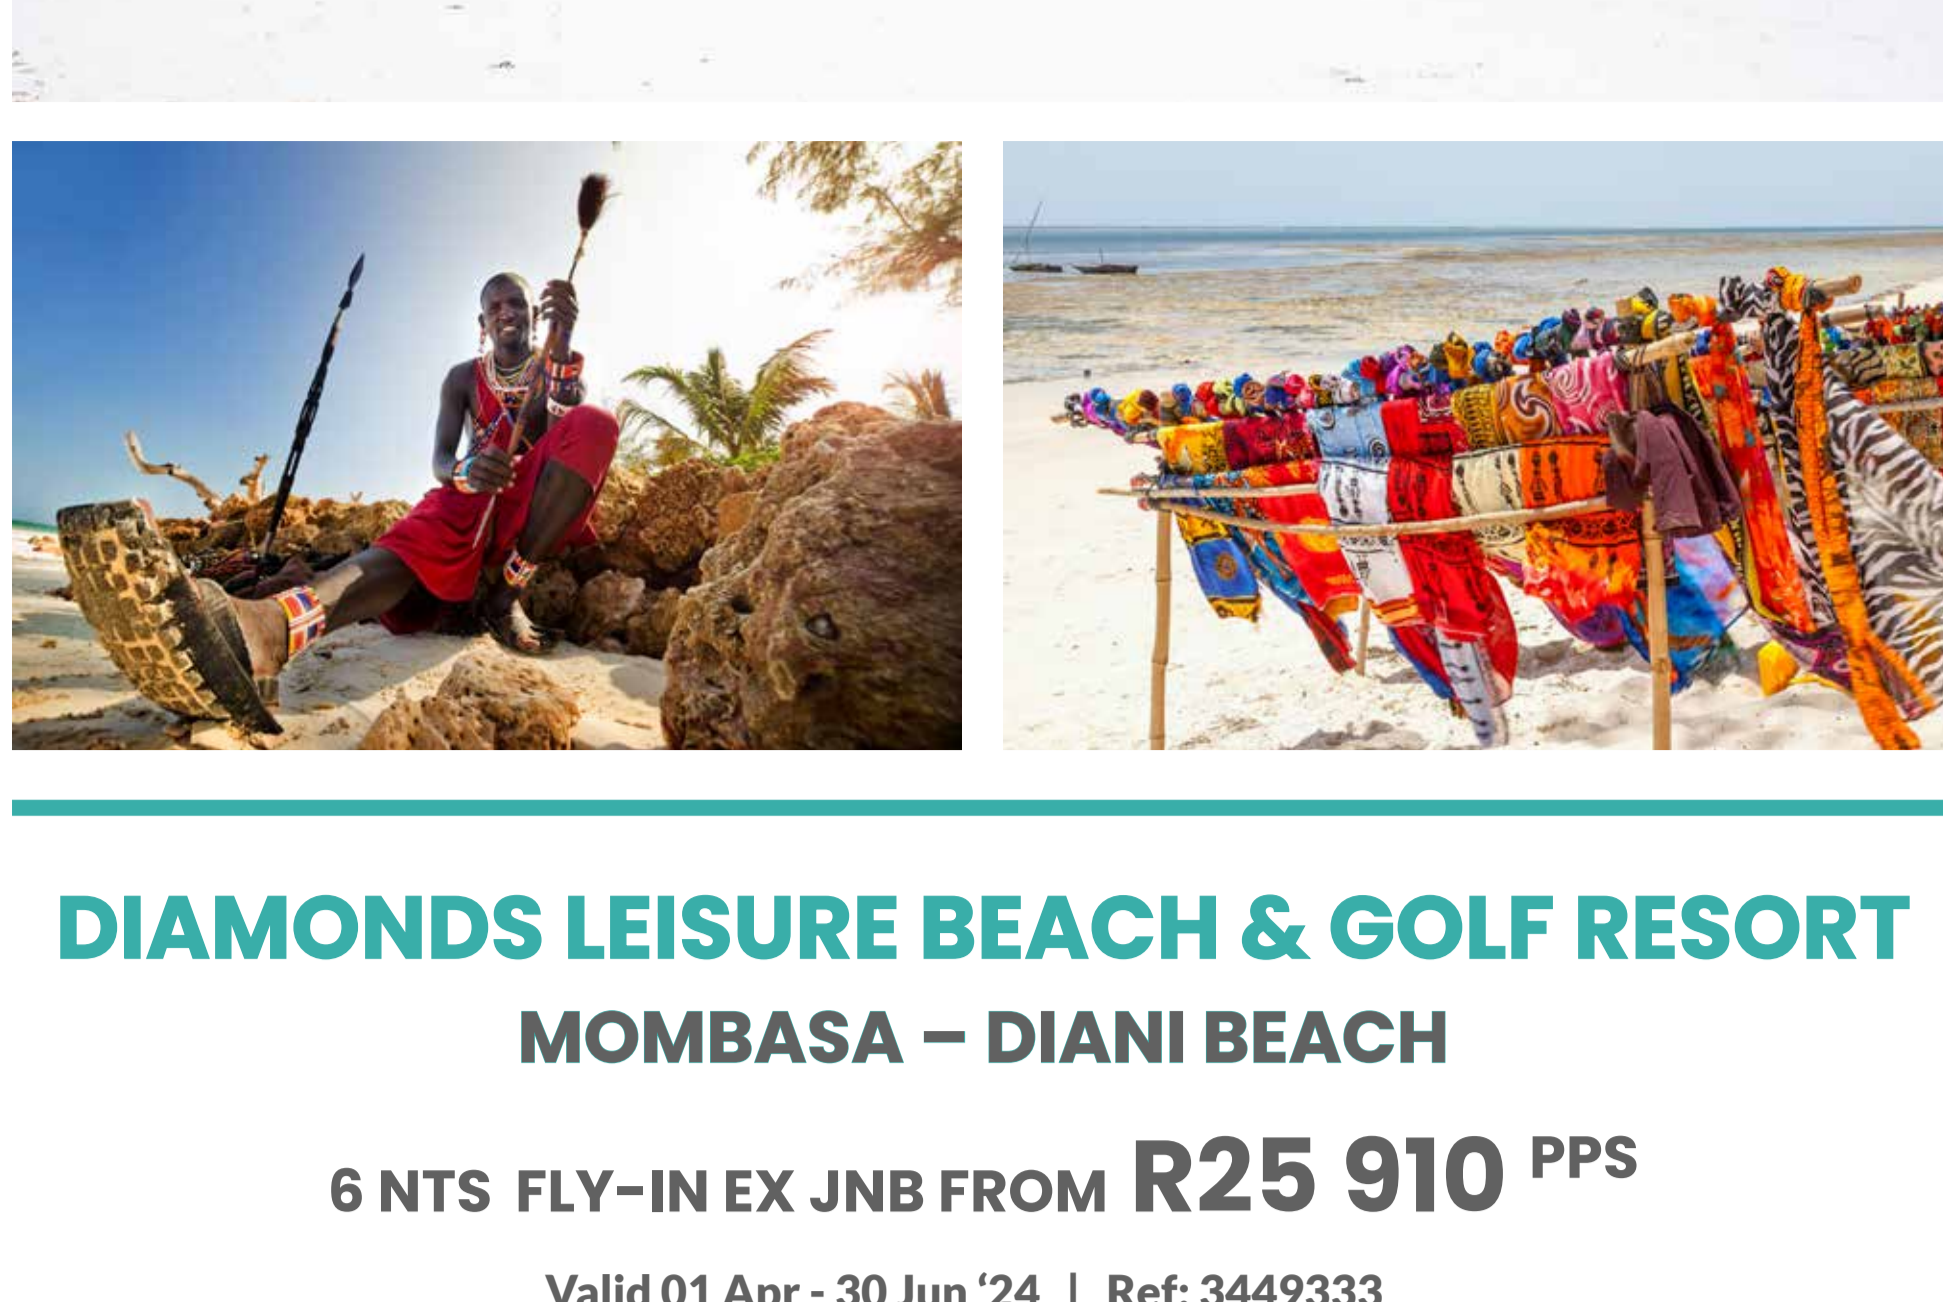

UNCOVER THE MAGIC OF *Kenya*

DIAMONDS LEISURE BEACH & GOLF RESORT MOMBASA – DIANI BEACH

6 NTS FLY-IN EX JNB FROM **R25 910** PPS

Valid 01 Apr - 30 Jun '24 | Ref: 3449333

ALL-INCLUSIVE

3* SUPERIOR SANDIES TROPICAL VILLAGE MALINDI

6 NTS FLY-IN EX JNB FROM **R26 245** PPS

Valid 01 Apr - 30 Jun '24 | Ref: 3449367

ALL-INCLUSIVE

4* MALINDI DREAM GARDEN BEACH HOTEL MALINDI

6 NTS FLY-IN EX JNB FROM **R26 960** PPS

Valid 01 Apr - 30 Jun '24 | Ref: 3449303

ALL-INCLUSIVE

5* DIAMONDS DREAM OF AFRICA MALINDI

6 NTS FLY-IN EX JNB FROM **R32 855** PPS

Valid 01 Apr - 30 Jun '24 | Ref: 3449430

ALL-INCLUSIVE

4* NEPTUNE VILLAGE BEACH RESORT & SPA MOMBASA – DIANI BEACH

ALL-INCLUSIVE

5* LEOPARD BEACH RESORT & SPA MOMBASA – DIANI BEACH

6 NTS FLY-IN EX JNB FROM **R26 365** PPS

Valid 01 Apr - 15 Jul '24 | Ref: 3449501

ALL-INCLUSIVE

5* SAROVA WHITESANDS BEACH RESORT AND SPA MOMBASA – NORTH COAST